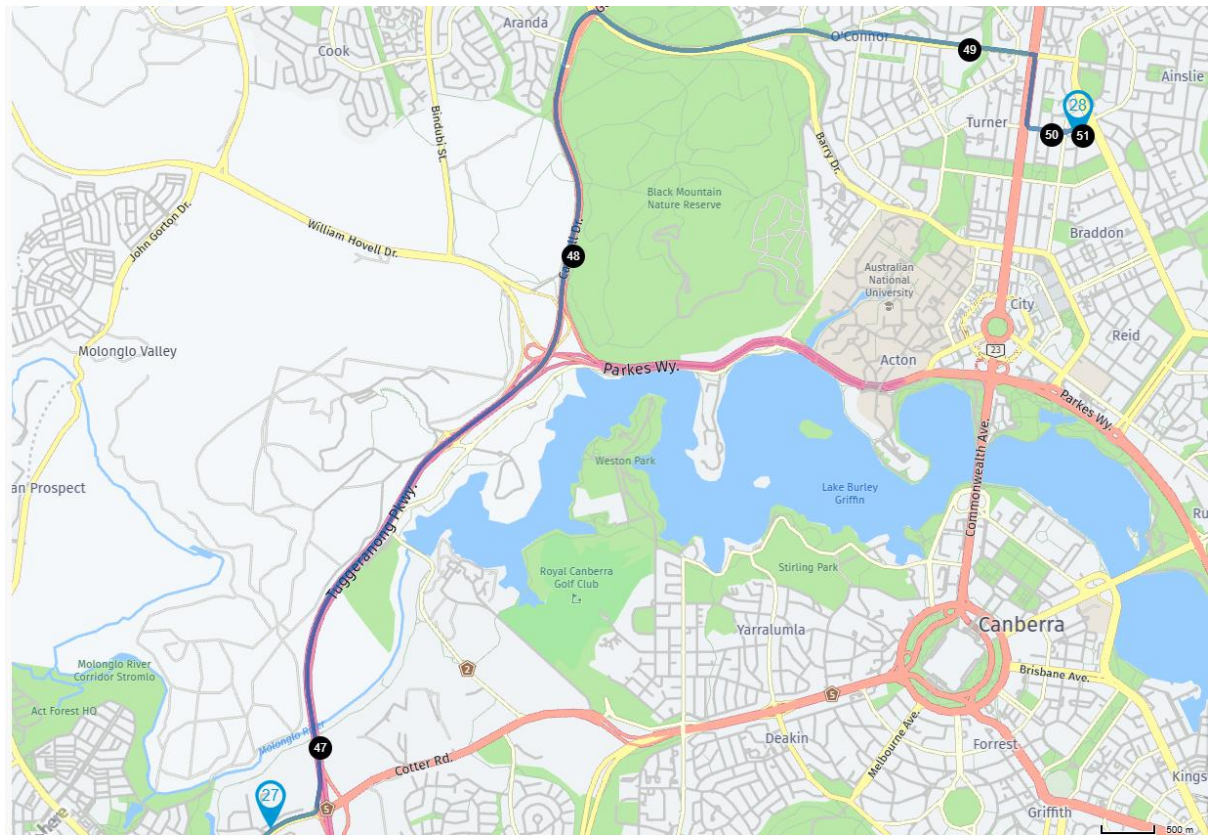

Merici Run 1 - 2025 Term 2 Updates

The below route is effective from 28/04/2025 till 18/05/2025. After this date, the run will be updated.

MERICI COLLEGE SCHOOL RUN				
ROUTE 1 - AM				
Stop Order	Timing Point		Stop Name	Stop Display Name
Deanes Coaches Group Depot				
1	7:05	L	Casey Cr after Connor Cct, Calwell (1089)	Casey 1089
		L	Downard Street	
2	7:08	R	Duggan St before Pennington Cr (1668)	Duggan 1668
		L	Outrim Ave	
		L	Johnson Dr	
		R	Drakeford Dr	
3	7:11	L	Hurtle Av after 1st Noarlunga Cr (1044)	Hurtle 1044
4	7:12		Hurtle Ave opp Bonython PS (1056)	Hurtle 1056
		L	Barr Smith Ave	
		L	Athllon Dr	
5	7:17	R	Soward Way - Homeworld (1059)	Soward 1059
6	7:21	L	Drakeford Dr after Soward Way (1374)	Drakeford 1374
7	7:22		Drakeford Dr after Mortimer Lewis (1371)	Drakeford 1371
8	7:27	R	Marconi Cr opp Kambah Village (1343)	Marconi 1343
		L	Inkster St	
		R	Sulwood Dr	
		L	Athlon Dr	
9	7:34	R	Beasley St before Wilkins St (2039)	Beasley 2039
10	7:35	L	Wilkins St after Beasley St (2041)	Wilkins 2041
11	7:36	L	Mawson Dr after Wilkins St (2290)	Mawson 2290
		Cont	Beasley St	
12	7:39	R	Hodgson Cr after Brinsmead St (2054)	Hodgson 2054
13	7:41	L	Macfarland Cr after Waldox St (2059)	MacFarland 2059
14	7:45	L	Eggleston Cr after McDonald St (2063)	Eggleston 2063
		L	Hindmarsh Dr	
15	7:46	L	Badimara St after Hindmarsh Dr (2182)	Badimara 2182
16	7:49		Badimara St aft 1st Kalgoorlie Cr (2090)	Badimara 2091
17	7:50		Badimara St opp Mt Stromlo HS (2497)	Badimara 2497
18	7:52	R	Namatjira Dr after Bunbury St (2521)	Namatjira 2521
19	7:54		Namatjira Dr after Parkinson St (2591)	Namatjira 2591
20	7:56		Namatjira Dr before Macnally St (2690)	Namatjira 2690
21	7:58	L	Streeton Dr bfr 1st Fremantle Dr (1248)	Streeton 1248
22	7:59		Streeton Dr opp Darwinia Tce (2522)	Streeton 2522
23	8:02	R	Darwinia Tce after Perry Dr (2155)	Darwinia 2155
		L	Hindmarsh Dr	
		R	Eucumbene Dr	
24	8:05	R	Renmark St after 1st Jemalong St (2135)	Renmark 2135
25	8:06	L	Burrinjuck Cr opp Duffy Shops (2134)	Burrinjuck 2134
26	8:07	L	Jindabyne St before Warragamba (Jind21)	Jindabyne 21
		R	Warragamba Ave	
		L	Dixon Dr	
27	8:10	L	Streeton Dr after Dixon Dr (2821)	Streeton 2821
28	8:15	R	Nth Weston Park & Ride Cotter Rd (1802)	Cotter 1802
		L	Tuggeranong Parkway	
		R	Belconnen Way	
		L	Fairfax St	
		Cont	McArthur Ave	
		R	Northbourne Ave	
		L	Ipima St	
29	8:35	R	Merici College - Wise Street	Merici College