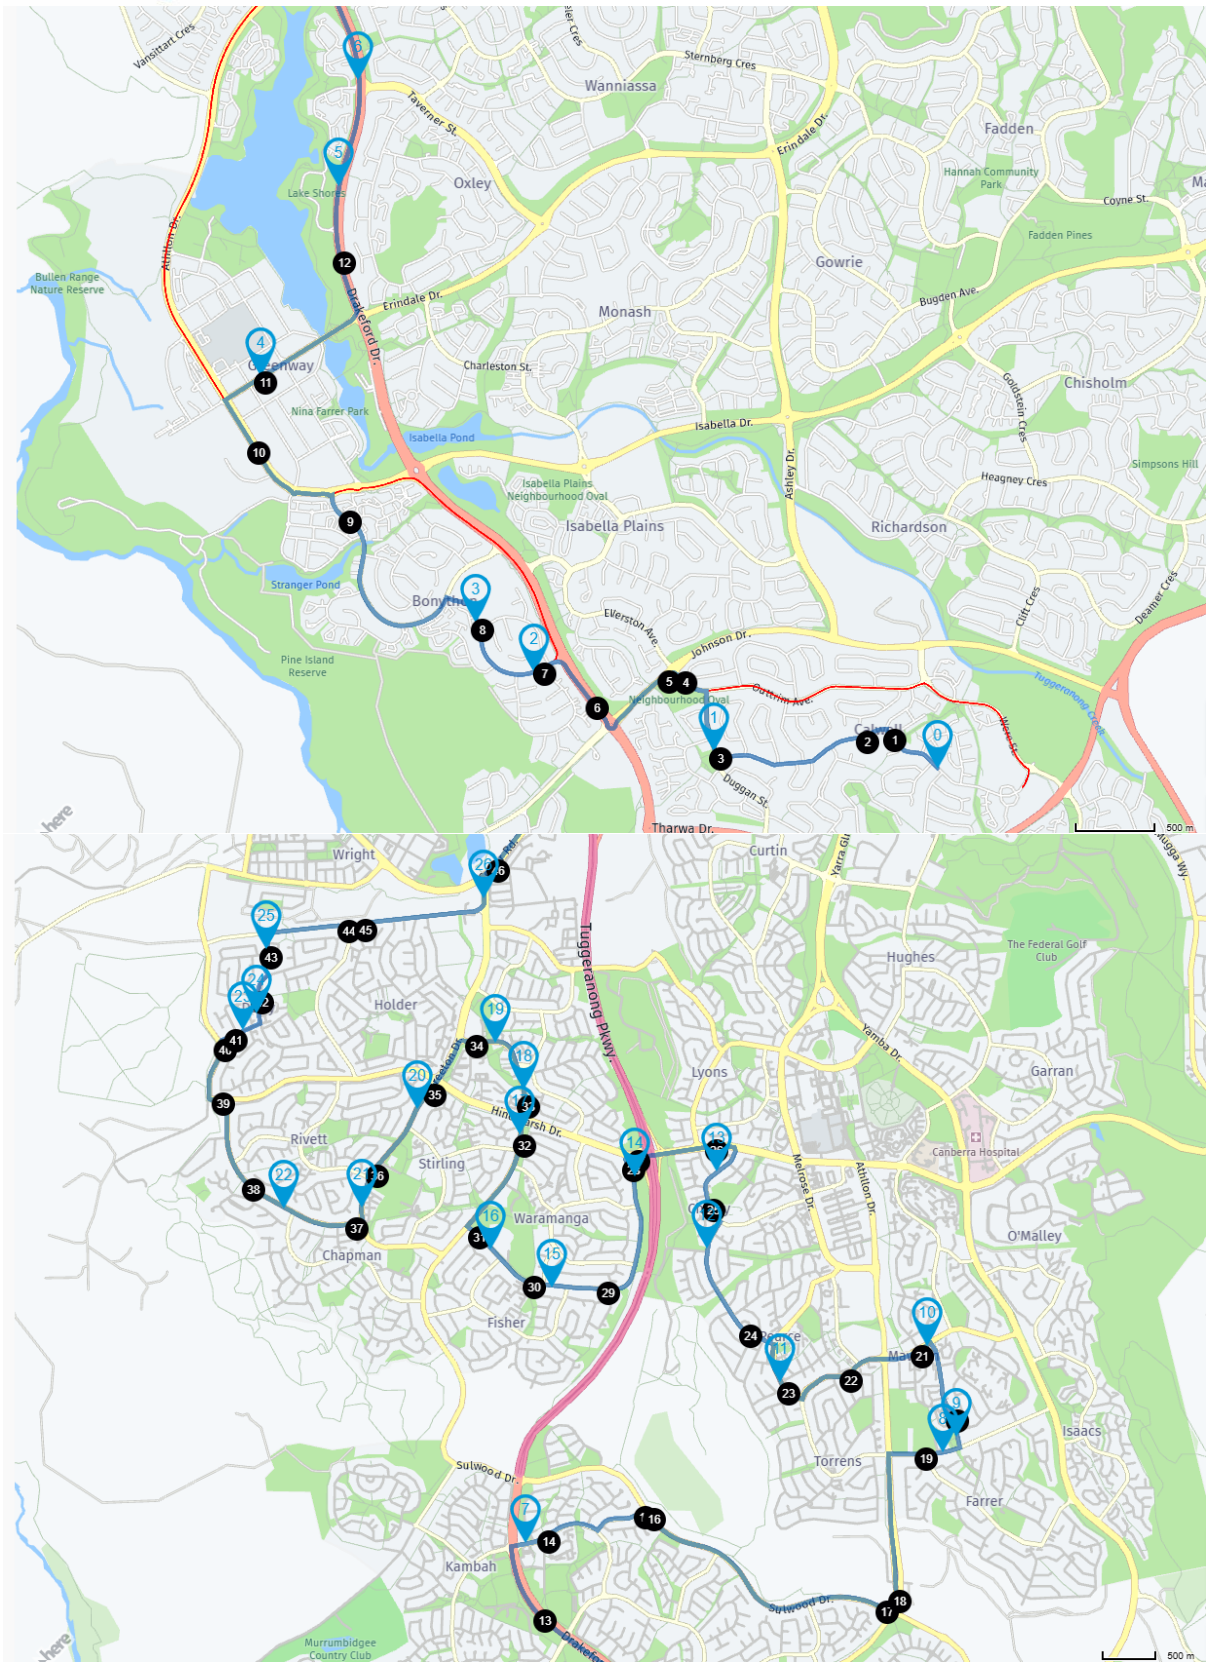

Merici Run 1 - 2025 Term 2 Updates

The below route is effective from 28/04/2025 till 18/05/2025. After this date, the run will be updated.

MERICI COLLEGE SCHOOL RUN				
ROUTE 1 - AM				
Stop Order	Timing Point		Stop Name	Stop Display Name
Deanes Coaches Group Depot				
1	7:05	L	Casey Cr after Connor Cct, Calwell (1089)	Casey 1089
		L	Downard Street	
2	7:08	R	Duggan St before Pennington Cr (1668)	Duggan 1668
		L	Outrim Ave	
		L	Johnson Dr	
		R	Drakeford Dr	
3	7:11	L	Hurtle Av after 1st Noarlunga Cr (1044)	Hurtle 1044
4	7:12		Hurtle Ave opp Bonython PS (1056)	Hurtle 1056
		L	Barr Smith Ave	
		L	Athllon Dr	
5	7:17	R	Soward Way - Homeworld (1059)	Soward 1059
6	7:21	L	Drakeford Dr after Soward Way (1374)	Drakeford 1374
7	7:22		Drakeford Dr after Mortimer Lewis (1371)	Drakeford 1371
8	7:27	R	Marconi Cr opp Kambah Village (1343)	Marconi 1343
		L	Inkster St	
		R	Sulwood Dr	
		L	Athlon Dr	
9	7:34	R	Beasley St before Wilkins St (2039)	Beasley 2039
10	7:35	L	Wilkins St after Beasley St (2041)	Wilkins 2041
11	7:36	L	Mawson Dr after Wilkins St (2290)	Mawson 2290
		Cont	Beasley St	
12	7:39	R	Hodgson Cr after Brinsmead St (2054)	Hodgson 2054
13	7:41	L	Macfarland Cr after Waldox St (2059)	MacFarland 2059
14	7:45	L	Eggleston Cr after McDonald St (2063)	Eggleston 2063
		L	Hindmarsh Dr	
15	7:46	L	Badimara St after Hindmarsh Dr (2182)	Badimara 2182
16	7:49		Badimara St aft 1st Kalgoorlie Cr (2090)	Badimara 2091
17	7:50		Badimara St opp Mt Stromlo HS (2497)	Badimara 2497
18	7:52	R	Namatjira Dr after Bunbury St (2521)	Namatjira 2521
19	7:54		Namatjira Dr after Parkinson St (2591)	Namatjira 2591
20	7:56		Namatjira Dr before Macnally St (2690)	Namatjira 2690
21	7:58	L	Streeton Dr bfr 1st Fremantle Dr (1248)	Streeton 1248
22	7:59		Streeton Dr opp Darwinia Tce (2522)	Streeton 2522
23	8:02	R	Darwinia Tce after Perry Dr (2155)	Darwinia 2155
		L	Hindmarsh Dr	
		R	Eucumbene Dr	
24	8:05	R	Renmark St after 1st Jemalong St (2135)	Renmark 2135
25	8:06	L	Burrinjuck Cr opp Duffy Shops (2134)	Burrinjuck 2134
26	8:07	L	Jindabyne St before Warragamba (Jind21)	Jindabyne 21
		R	Warragamba Ave	
		L	Dixon Dr	
27	8:10	L	Streeton Dr after Dixon Dr (2821)	Streeton 2821
28	8:15	R	Nth Weston Park & Ride Cotter Rd (1802)	Cotter 1802
		L	Tuggeranong Parkway	
		R	Belconnen Way	
		L	Fairfax St	
		Cont	McArthur Ave	
		R	Northbourne Ave	
		L	Ipima St	
29	8:35	R	Merici College - Wise Street	Merici College