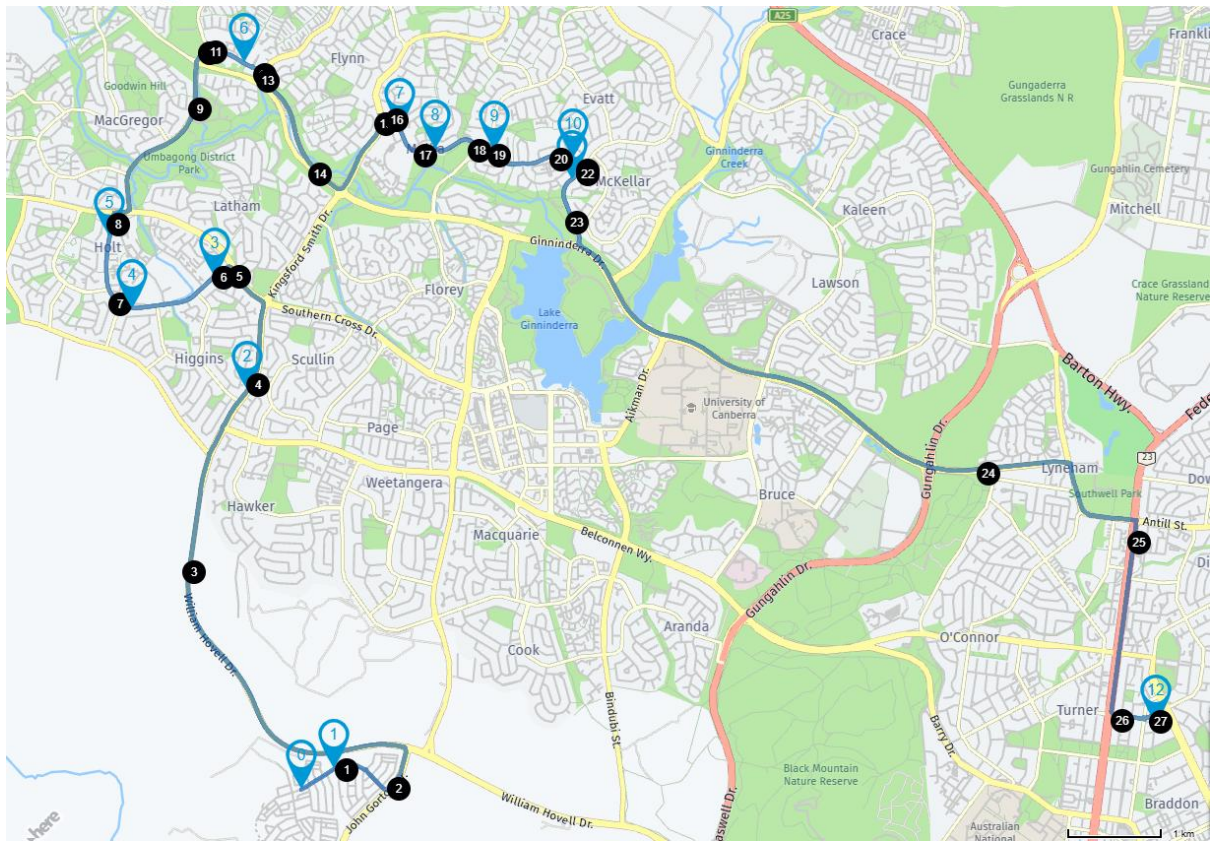

We suggest that students wishing to catch the bus from the effected suburbs catch run 1 from the Weston Park and Ride.

MERICI COLLEGE SCHOOL RUN				
ROUTE 3 - AM				
Stop Order	Timing Point		Stop Name	Stop Display Name
Deanes Coaches Group Depot				
1	7:40	R	Sculthorpe Av at Niland St (2744)	Sculthorpe 2744
2	7:41		Sculthorpe Av opp Maymuru Way (2742)	Sculthorpe 2742
		L	Coppins Crossing	
		R	William Hovell Dr	
		L	Coulter Dr	
		L	Belconnen Way	
3	7:52	R	Kingsford Smith Dr after Finlay St (4297)	Kingsford 4297
4	7:55	L	Starke St opp Cranleigh School (4361)	Starke 4361
5	7:57	L	Starke St opp Kingsford Smith School (4896)	Starke 4896
6	7:58		Starke St opp YMCA (4332)	Starke 4332
		R	Southern Cross Dr	
7	8:06	R	Lhotsky St, Charnwood Shops (4206)	Lhotsky 4206
8			Verbrugghen St aft Grainger CCT	Verbrug 1 4259
9			67 Verbrugghen St	Verbrug 2 4263
		R	Tillyard Dr	
		L	Ginninderra Dr	
		L	Copland Dr	
10	8:10	R	Moynihan St - St Monica's PS (1742)	Moynihan 1742
11	8:12		Moynihan St before Norton St (4177)	Moynihan 4177
12	8:13	R	William Webb Dr opp Callaghan St (4179)	William Webb 4179
		L	Ginninderra Dr	
		R	Mouat St	
		R	Northbourne Ave	
		L	Ipima St	
12	8:35	L	Merici College - Wise St	Merici College