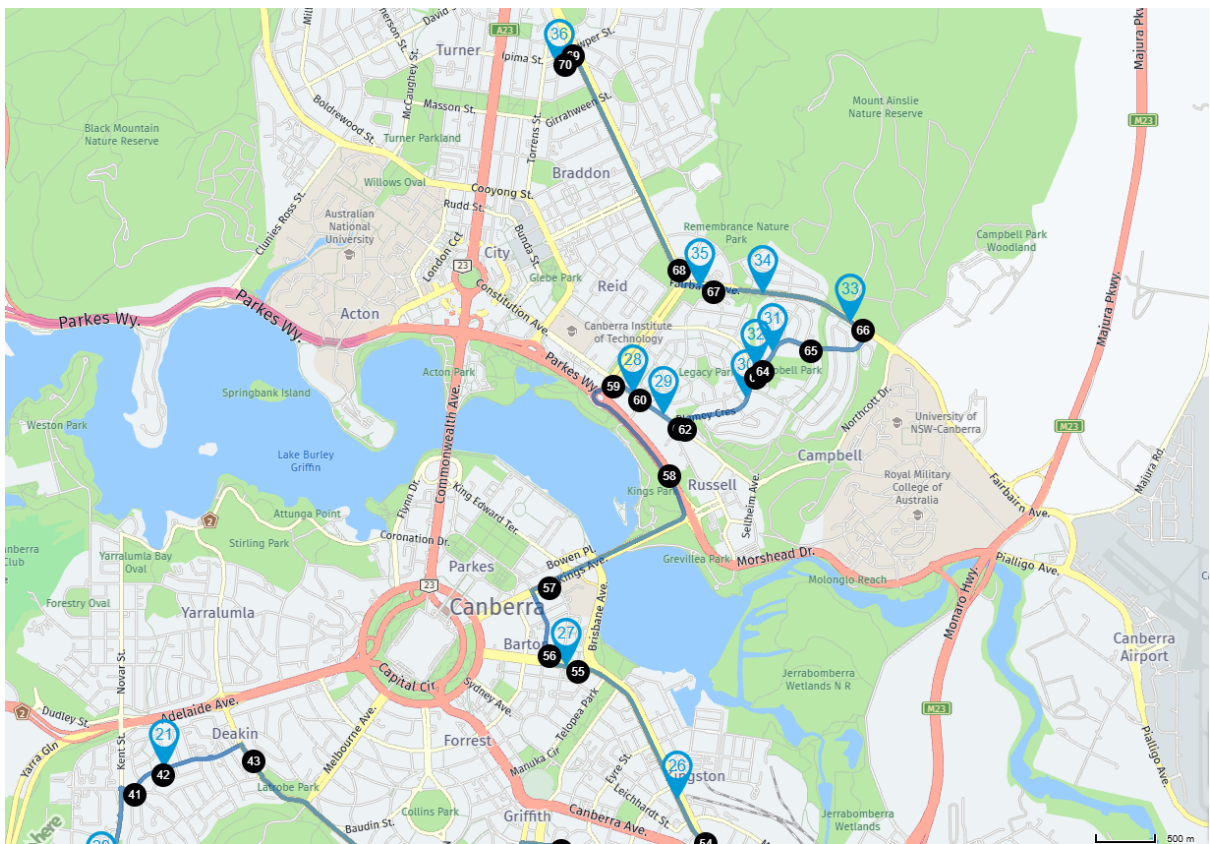

MERICI COLLEGE SCHOOL RUN				
ROUTE 2 - PM				
Stop Order	Timing Point		Stop Name	Stop Display Name
Deanes Coaches Group Depot				
1	15:35		Merici College - Wise St	Merici College
		L	Henty St	
		R	Limestone Ave	
2	15:38	L	War Memorial Fairbairn Av (3473)	Fairbairn 3473
3	15:39		Fairbairn Av after Treloar Cr (4665)	Fairbairn 4665
4	15:40		Fairbairn Av after Mt Ainslie Dr (2262)	Fairbairn 2262
		R	Truscott St	
6	15:43	Cont	White St after Vasey Cr (3082)	White 3082
7	15:44		St Thomas Mores PS White St (3084)	White 3084
8	15:45		Campbell Shops White St (3086)	White 3086
9	15:46	L	Blamey Cr after Chauvel St (3077)	Blamey 3077
10	15:47	R	Constitution Av after Russell Dr (3031)	Constitution 3031
11	15:48		Constitution Av Anzac Park East (3032)	Constitution 3032
		L	Anzac Pde	
		L	Parkes Way	
		R	Kings Ave	
		L	Macquarie St	
12	15:54	L	Brisbane Ave after Macquarie St (2375)	Brisbane 2375
13	15:58	R	Wentworth Av after Giles St (2233)	Wentworth 2233
14	16:00		Canberra Railway Stn Wentworth Av 3360	Wentworth 3360
		R	Sturt Ave	
15	16:02	R	McIntyre St opp Stuart St (2362)	McIntyre 2362
16	16:03	R	Stuart St at Strzelecki Cr (2363)	Stuart 2363
		L	Flinders Way	
17	16:11	L	La Perouse before Cygnet Cr (3280)	La Perouse 3280
		R	Mugga Way	
		Cont	Stonehaven Cres	
		Cont	Hopetoun Cct	
18	16:18	L	Macgregor St after Cairns St (2282)	Macgregor 2282
		R	Strickland Cres	
19	16:20	L	Kent St opp Alfred Deakin HS (2275)	Kent 2275
20	16:22	R	Carruthers St after Yarra Glen (2017)	Carruthers 2017
		L	Theodore St	
		R	Curruthers St	
21	16:24		Carruthers St opp Curtin PS (2005)	Carruthers 2005
22	16:26		Carruthers St after Jennings St (2007)	Carruthers 2007
23	16:27	L	Throssell St after Jennings St (2009)	Throssell 2009
24	16:28	R	Dunstan St before McCulloch St (2011)	Dunstan 2011
		R	McCulloch St	
		L	Curruthers St	
25	16:32	R	Kent St before Birdwood St (2273)	Kent 2273
		L	Kitchener St	
26	16:35	L	Gilmore Cr opp Garran Shops (2535)	Gilmore 2535
27	16:36		Gilmore Cr opp 1st Eldridge Cres (2539)	Gilmore 2539
		L	Palmer St	
		L	Hindmarsh Dr	
28	16:39	R	Tyagaragh St before Culgoa Cct (2096)	Culgoa 2096
		L	Culgoa Cct