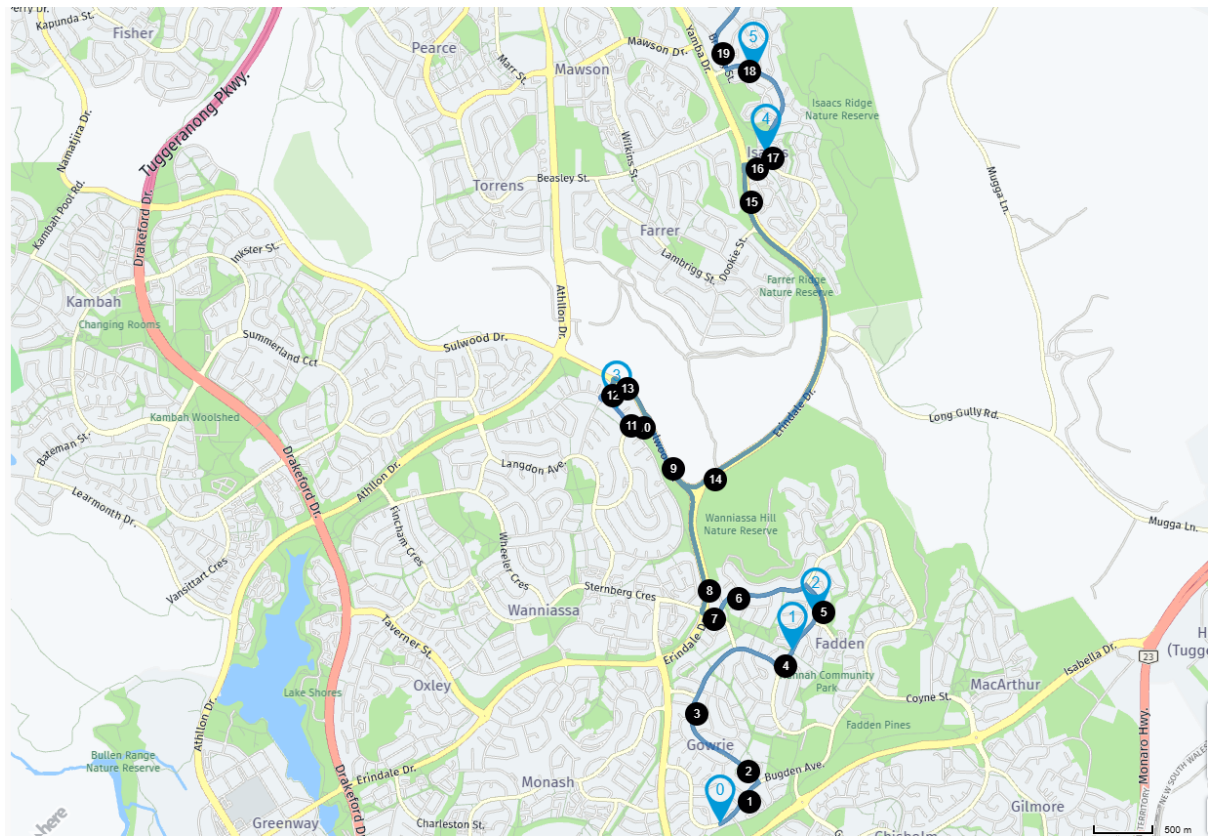

R	Flinders Way	
26	8:05	R	Stuart St before Strzelecki Cr (2364)	Stuart 2364
		L	McIntyre St	
		L	Sturt Ave	
27	8:07	L	Wentworth Av opp CBR Railway Stn (3321)	Wentworth 3321
28	8:09	L	AFP College Brisbane Ave (2376)	Brisbane Ave 2376
		R	Macquarie St	
		R	Kings Ave	
		L	Parkes Way	
		R	Anzac Parade	
29	8:20	R	Constitution Av opp Anzac Park East 3008	Constitution 3008
30	8:21		Constitution Av after Creswell St (3009)	Constitution 3009
31	8:22	L	Blamey Cr opp Chauvel St (3076)	Blamey 3076
32	8:23	R	White St before 1st Glossop Cr (3087)	White 3087
33	8:24		White St opp Campbell Shops (3089)	White 3089
34	8:27	L	Fairbairn Av after Truscott St (2263)	Fairbairn 2263
35	8:28		Fairbairn Av before Creswell St (2261)	Fairbairn 2261
36	8:29		Fairbairn Av opp War Memorial (3474)	Fairbairn 3474
		R	Limetone	
		L	Ipima St	
37	8:35	L	Merici College - Wise St	Merici College