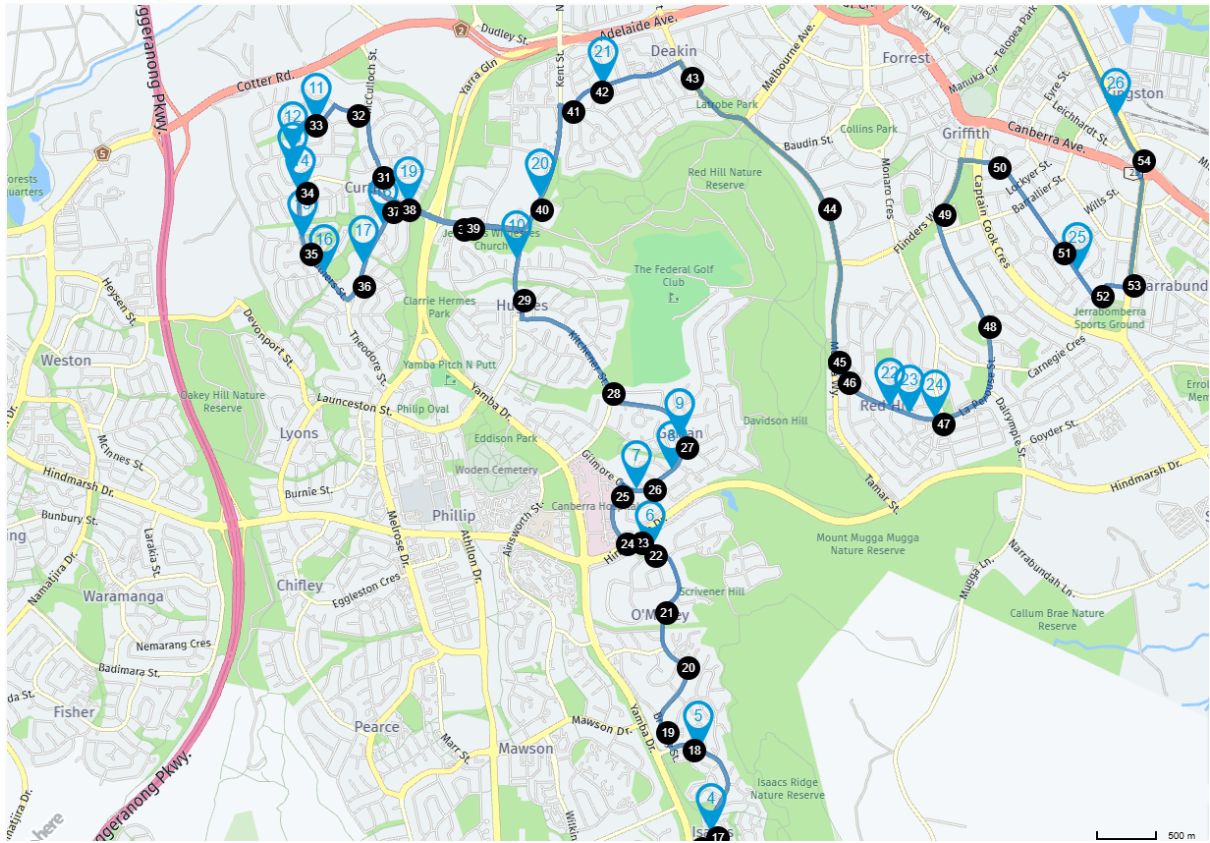

MERICI COLLEGE SCHOOL RUN				
ROUTE 2 - PM				
Stop Order	Timing Point		Stop Name	Stop Display Name
Deanes Coaches Group Depot				
1	15:35		Merici College - Wise St	Merici College
		L	Henty St	
		R	Limestone Ave	
2	15:38	L	War Memorial Fairbairn Av (3473)	Fairbairn 3473
3	15:39		Fairbairn Av after Treloar Cr (4665)	Fairbairn 4665
4	15:40		Fairbairn Av after Mt Ainslie Dr (2262)	Fairbairn 2262
		R	Truscott St	
6	15:43	Cont	White St after Vasey Cr (3082)	White 3082
7	15:44		St Thomas Mores PS White St (3084)	White 3084
8	15:45		Campbell Shops White St (3086)	White 3086
9	15:46	L	Blamey Cr after Chauvel St (3077)	Blamey 3077
10	15:47	R	Constitution Av after Russell Dr (3031)	Constitution 3031
11	15:48		Constitution Av Anzac Park East (3032)	Constitution 3032
		L	Anzac Pde	
		L	Parkes Way	
		R	Kings Ave	
		L	Macquarie St	
12	15:54	L	Brisbane Ave after Macquarie St (2375)	Brisbane 2375
13	15:58	R	Wentworth Av after Giles St (2233)	Wentworth 2233
14	16:00		Canberra Railway Stn Wentworth Av 3360	Wentworth 3360
		R	Sturt Ave	
15	16:02	R	McIntyre St opp Stuart St (2362)	McIntyre 2362
16	16:03	R	Stuart St at Strzelecki Cr (2363)	Stuart 2363
		L	Flinders Way	
17	16:11	L	La Perouse before Cygnet Cr (3280)	La Perouse 3280
		R	Mugga Way	
		Cont	Stonehaven Cres	
		Cont	Hopetoun Cct	
18	16:18	L	Macgregor St after Cairns St (2282)	Macgregor 2282
		R	Strickland Cres	
19	16:20	L	Kent St opp Alfred Deakin HS (2275)	Kent 2275
20	16:22	R	Carruthers St after Yarra Glen (2017)	Carruthers 2017
		L	Theodore St	
		R	Curruthers St	
21	16:24		Carruthers St opp Curtin PS (2005)	Carruthers 2005
22	16:26		Carruthers St after Jennings St (2007)	Carruthers 2007
23	16:27	L	Throssell St after Jennings St (2009)	Throssell 2009
24	16:28	R	Dunstan St before McCulloch St (2011)	Dunstan 2011
		R	McCulloch St	
		L	Curruthers St	
25	16:32	R	Kent St before Birdwood St (2273)	Kent 2273
		L	Kitchener St	
26	16:35	L	Gilmore Cr opp Garran Shops (2535)	Gilmore 2535
27	16:36		Gilmore Cr opp 1st Eldridge Cres (2539)	Gilmore 2539
		L	Palmer St	
		L	Hindmarsh Dr	
28	16:39	R	Tyagaragh St before Culgoa Cct (2096)	Culgoa 2096
		L	Culgoa Cct